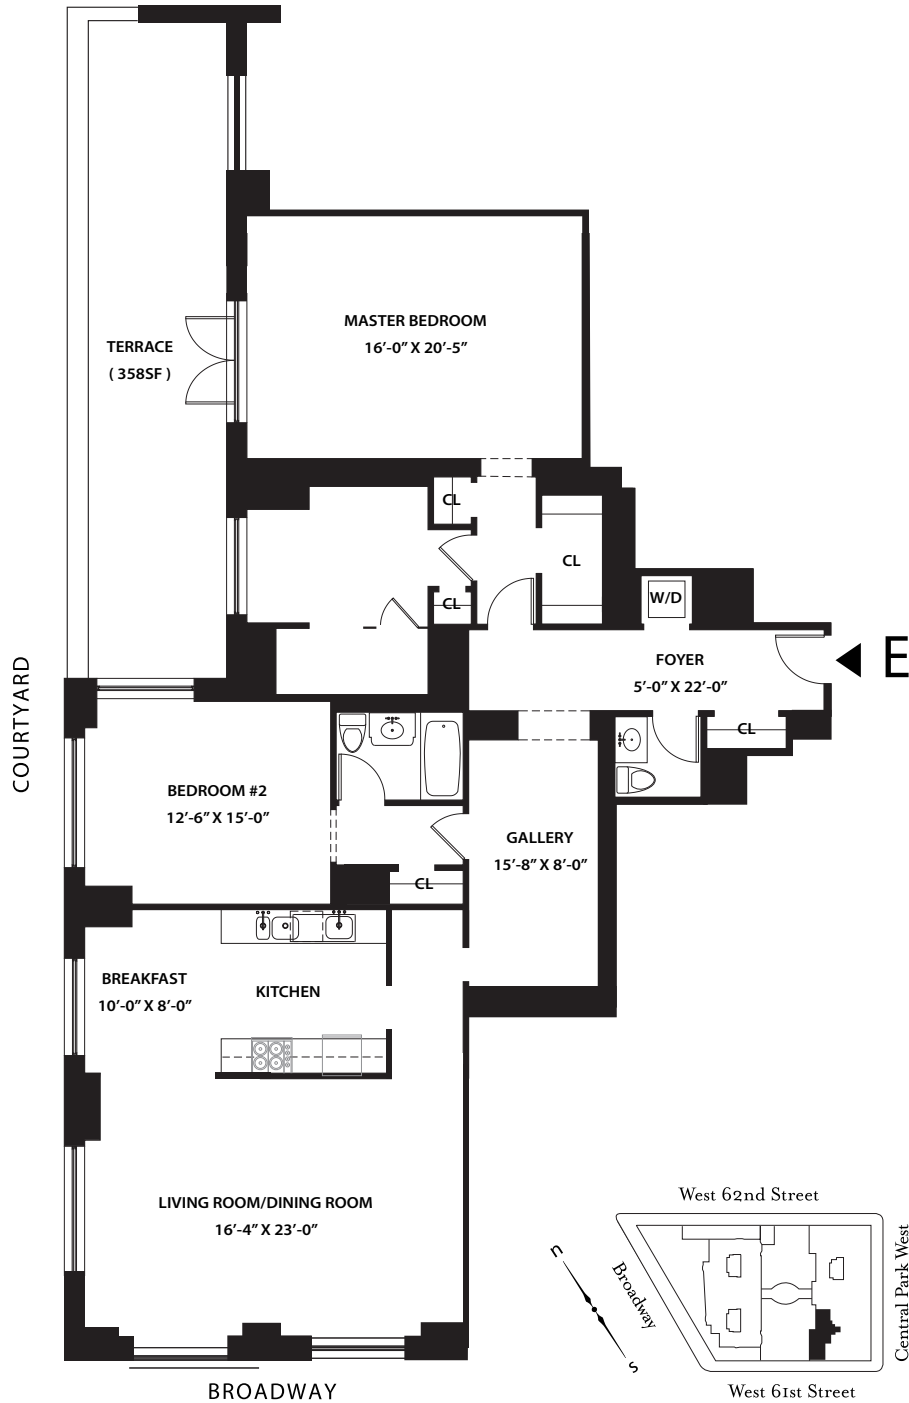

On the Terrace at 15 Central Park West

15 Central Park West, 2E

Elizabeth Mercedes Berk

Principal

Mobile: 917-371-0075 * Office: 212-452-3070

Email: liz@mercedesberk.com

ENGEL & VÖLKERS
MERCEDES / BERK