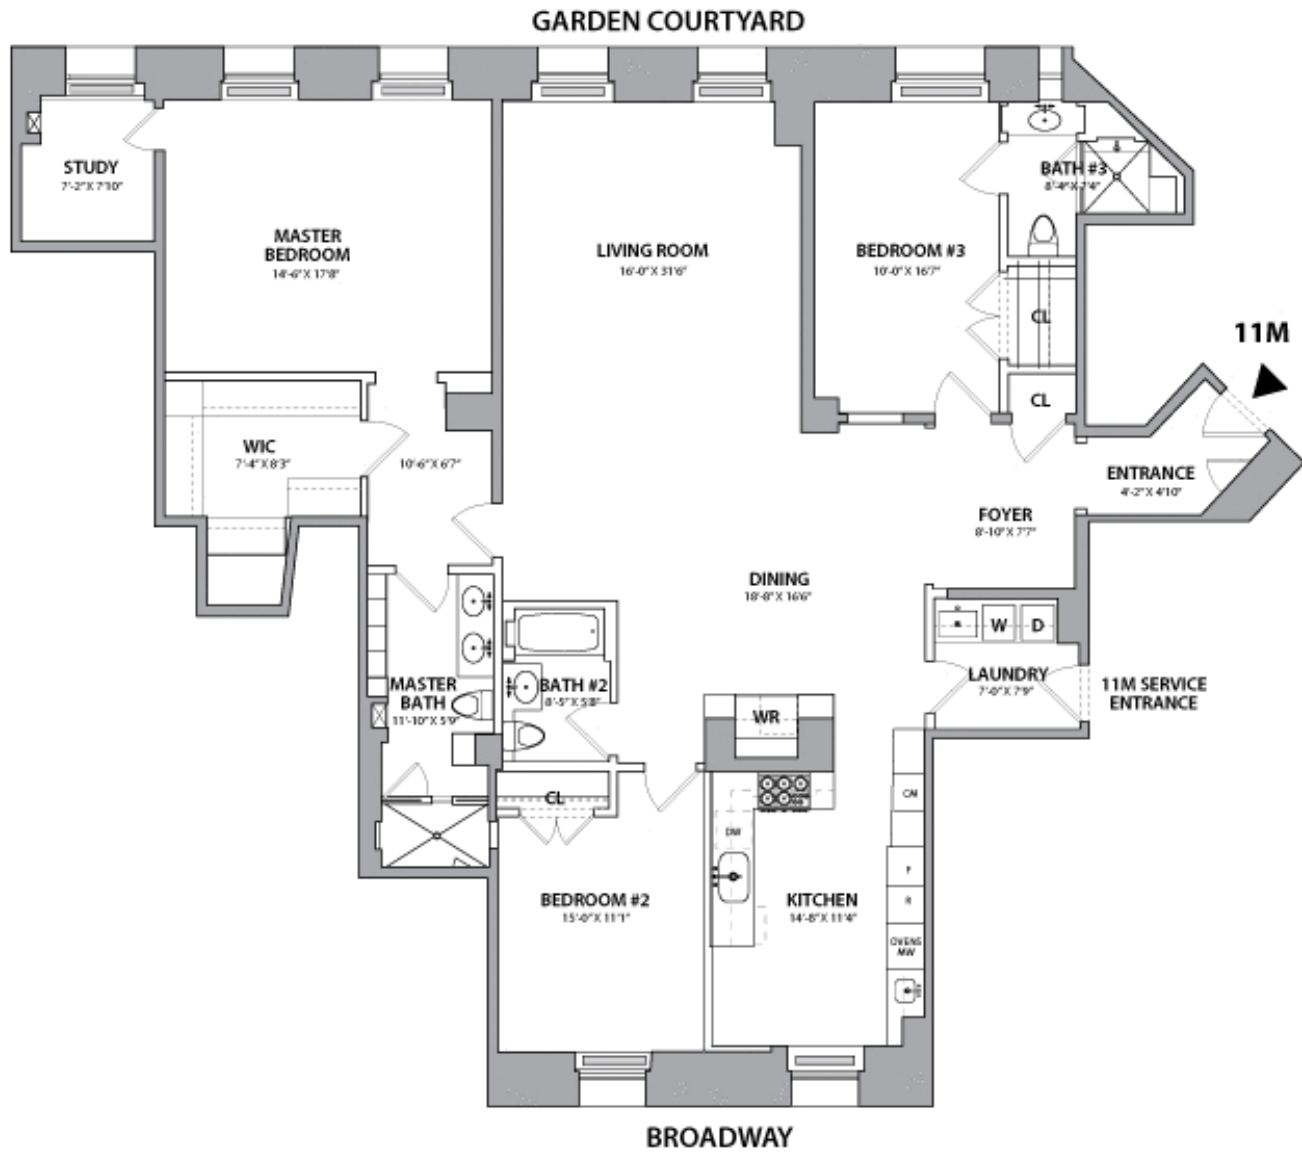

Pristine Pre-War Three-Bedroom

390 West End Avenue, Apt. 11M

Noel Berk

Principal

Mobile: 212-371-4065 * Office: 212-452-3070

Email: noel@mercedesberk.com

ENGEL & VÖLKERS[®]
MERCEDES / BERK