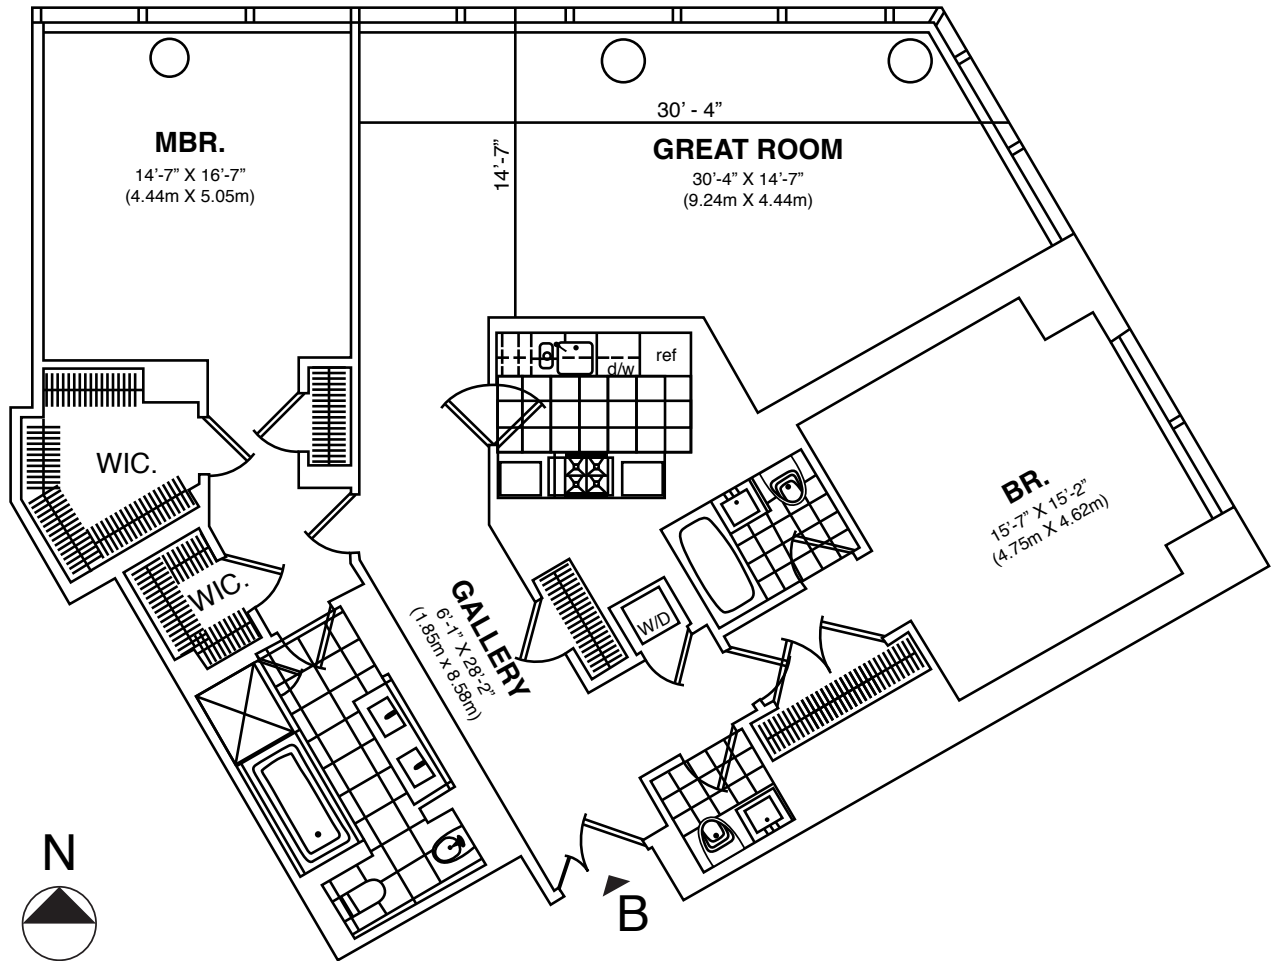

Spectacular Designer-Decorated 2-bedroom Apartment

80 Columbus Circle, Apt. 68B

CENTRAL PARK

Jo-Di A. Moore

Lic. Real Estate Salesperson

Mobile: 917-647-8214

Email: jo-di@mercedesberk.com

ENGEL & VÖLKERS
MERCEDES / BERK