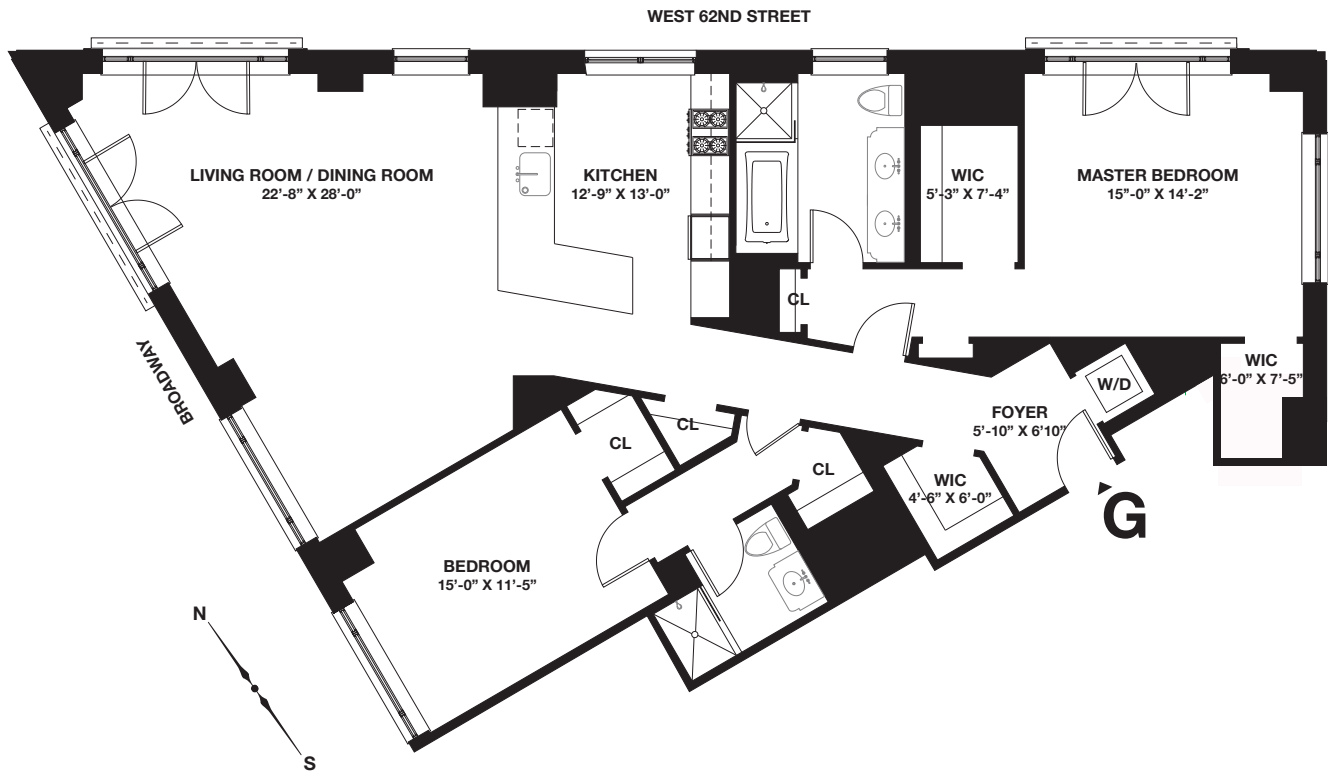

15 Central Park West, Apt. 8G

Two-Bedroom in the Tower at 15 Central Park West

Elizabeth Mercedes Berk

Principal

Mobile: 917-371-0075 * Office: 212-452-3073

Email: liz@mercedesberk.com

ENGEL & VÖLKERS[®]
MERCEDES / BERK