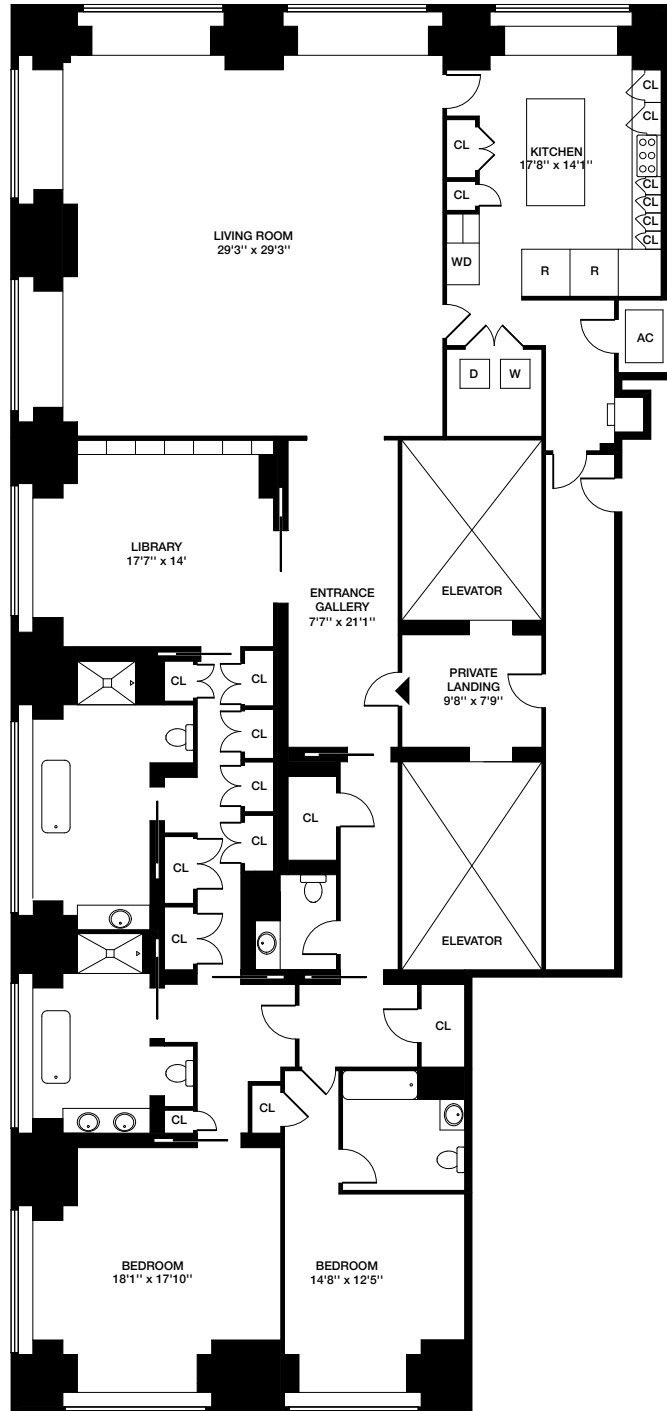

Immaculate 3-bedroom on the 43rd floor of 432 Park Avenue
432 Park Avenue, Apt. 43C

Fran Shapiro

Associate Broker

Mobile: 347-556-4409 * Office: 646-661-2079

Email: fran@mercedesberk.com

ENGEL & VÖLKERS
MERCEDES / BERK