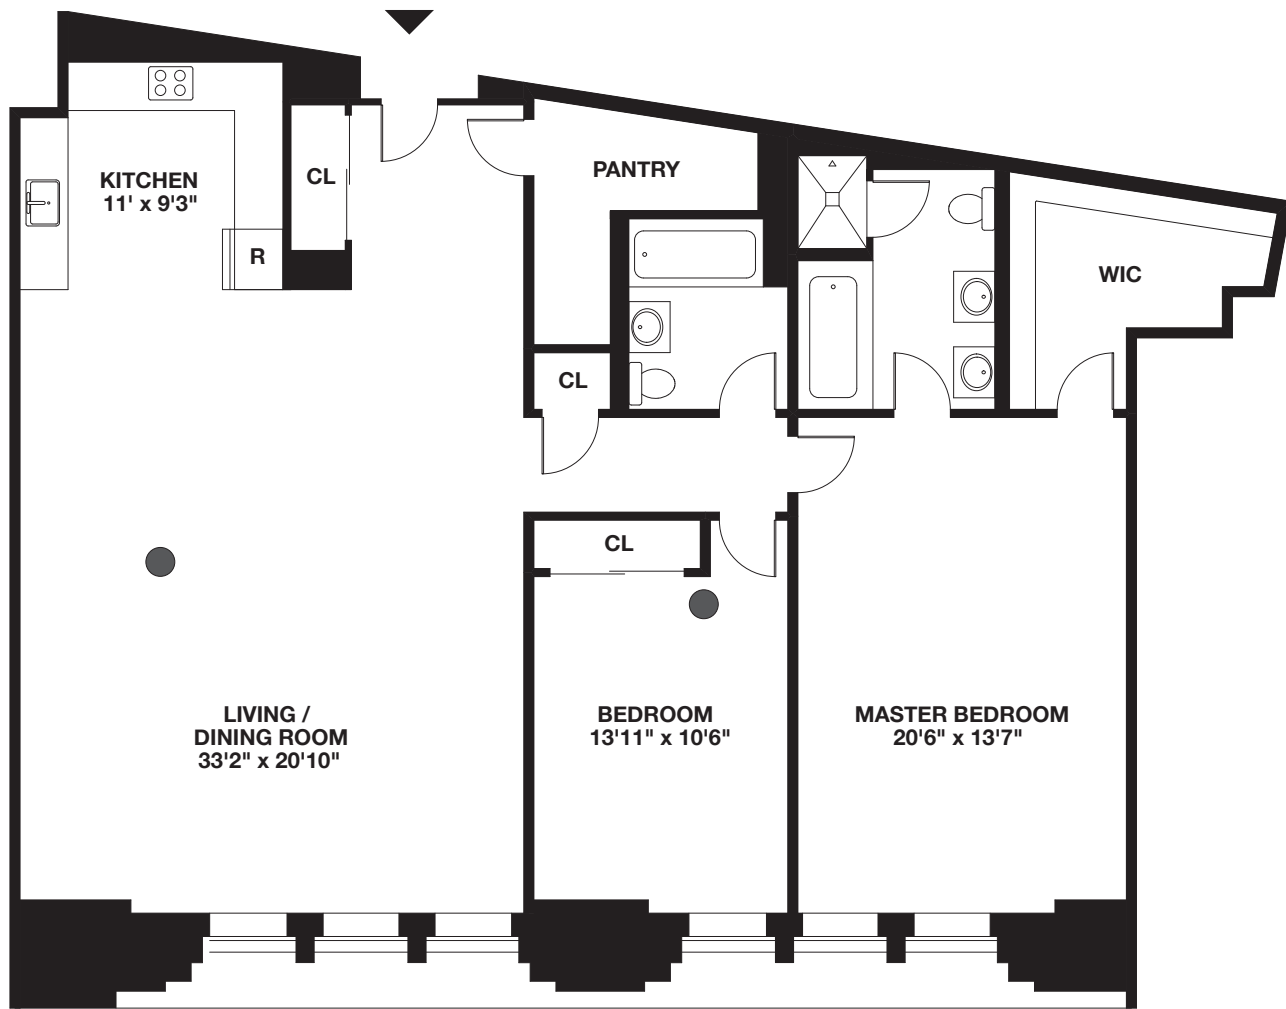

Loft-style Two-bedroom with Soaring Ceilings at 21 Astor Place

21 Astor Place, Apt. 6E

21 Astor Place
Apartment 6-E

Elizabeth Omedes

Principal

Mobile: 917-371-0075 * Office: 212-452-3070

Email: liz@mercedesberk.com