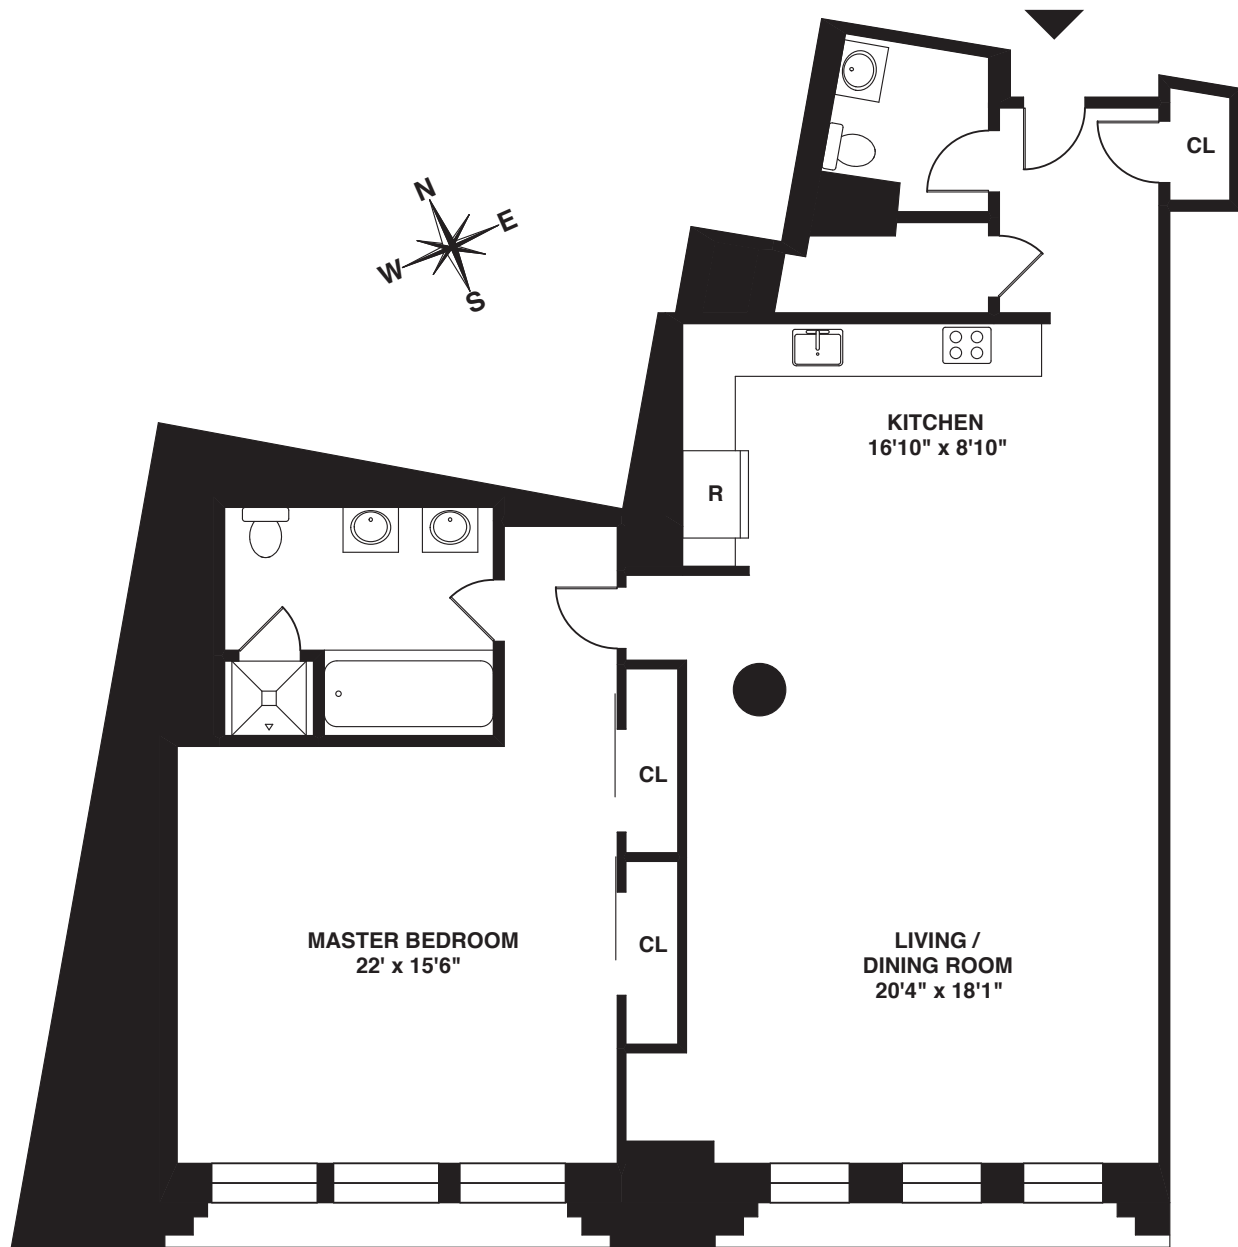

Well-proportioned 1 BR with Soaring Ceilings at 21 Astor Place

21 Astor Place, Apt. 6F

21 Astor Place

Elizabeth Omedes

Principal

Mobile: 917-371-0075 * Office: 212-452-3070

Email: liz@mercedesberk.com

ENGEL & VÖLKERS
MERCEDES / BERK