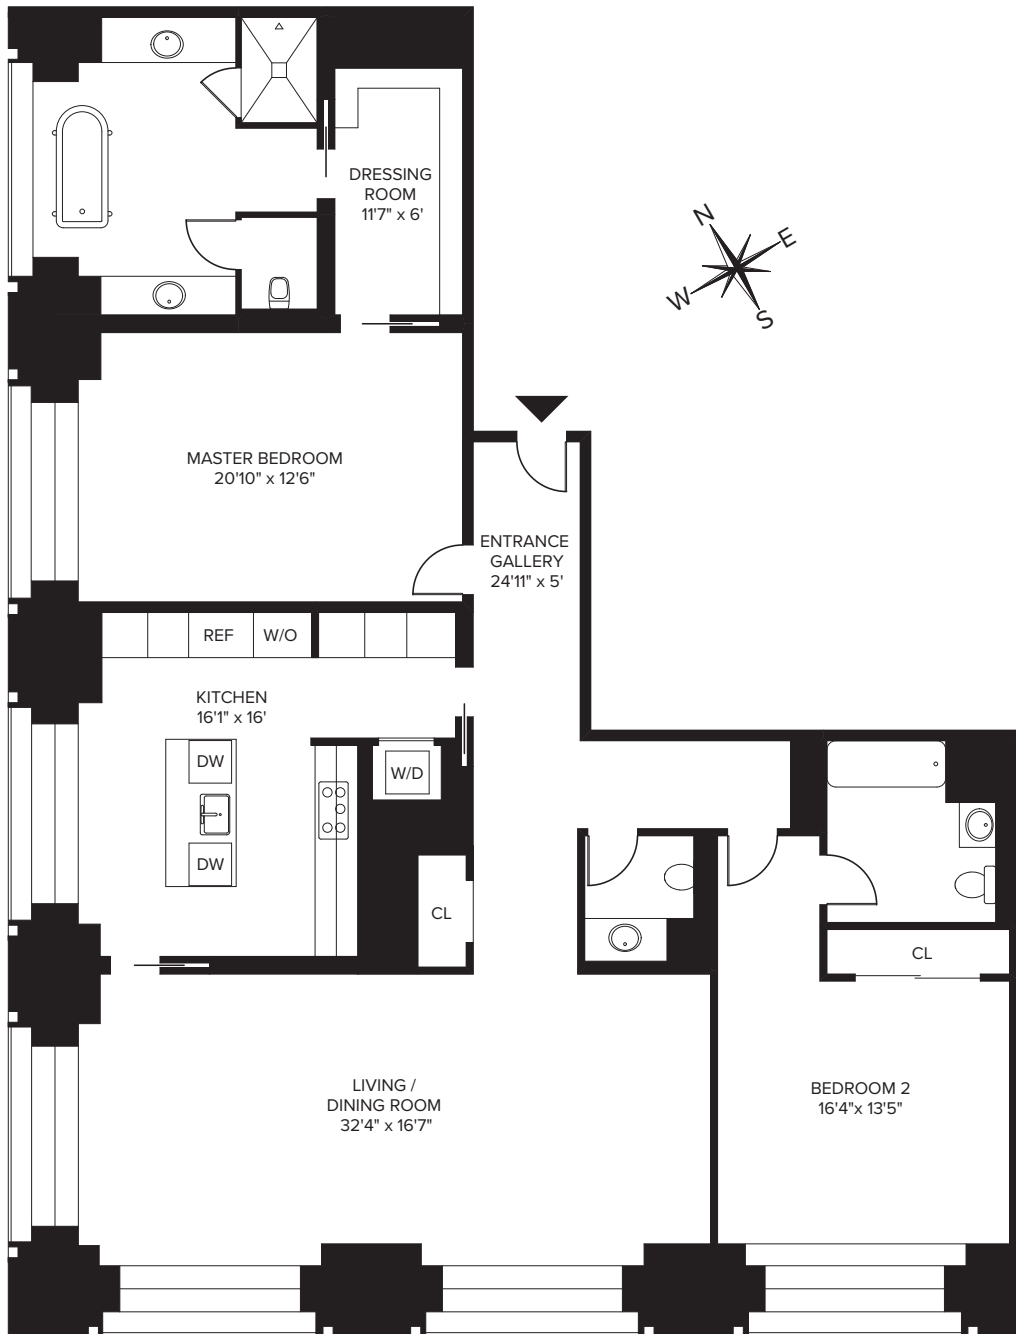

Rarely Available Two-Bedroom at the Iconic 432 Park Avenue

432 Park Avenue, Apt. 38C

Noel Berk

Principal

Mobile: 212-371-4065

Email: noel@mercedesberk.com

ENGEL & VÖLKERS
MERCEDES / BERK

ENGEL & VÖLKERS MERCEDES BERK, as the Exclusive Agent, represents the seller of this property. All dimensions are approximate. All information furnished regarding property for sale, rental or financing is from sources deemed reliable, but no warranty or representation is made as to the accuracy thereof and same is subject to errors, omission, change of price, rental or other conditions, prior sale, lease, financing, or withdrawal without notice. 🏠